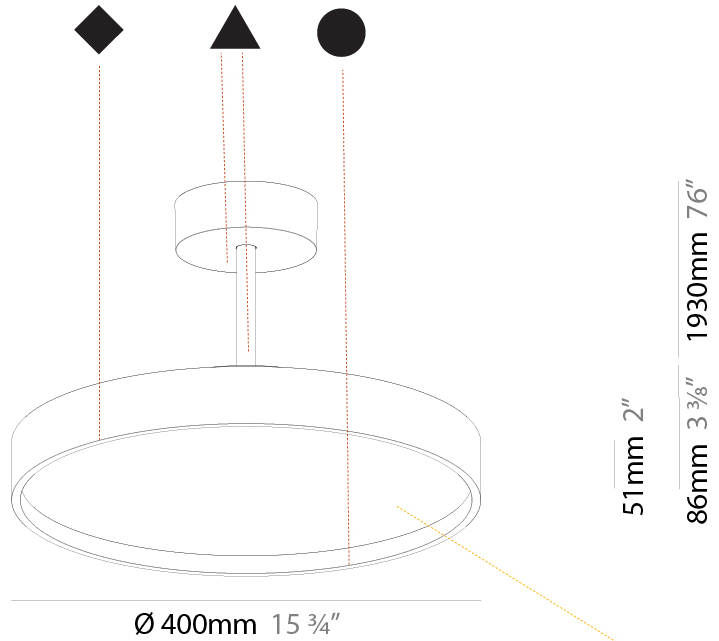

GENERAL

Series: Sign Diva Tube
Subseries: Sign Diva Tube Korona
Brand: Prolicht
Division: Architectural
Mounting Type: Suspension
Mounting Location: Ceiling
Subcategory: Pendant

PHYSICAL

Shape: Round
Diameter (mm): 400
Diameter (in): 15 3/4
Height (mm): 86
Height (in): 3 3/8
Max. Overall Height (mm): 2016
Max. Overall Height (in): 79 3/8
Light Distribution: Direct
Weight (kg): 3.251
Weight (lbs): 7.167
Diffuser: PMMA - Opal / Micro-Prism / Sparkling Secret / Vintage Industrial
Fixture Finish: SSR / BKV / CWI / CRY / HAB / LAG / UFT / ITA / RUA / RUR / MIC / FTG / MYG / TWT / LOD / PUS / FRO / FUP / KIA / POP / BLS / SPG / MEY / GOH / GUM / CHC / COM / ABZ / JAG / OBR / MOS / ROR
Fixture Material: Extruded Aluminum / Steel

ELECTRICAL

Lamp Type: LED (Zhaga Standard)
Input Wattage (W): 17
Dimming: Tri-Mode (Non-Dimming and Phase Dimming (120Vac only) and 0-10V Dimming)
Driver Included: Yes
Driver Location: Integrated
Driver Type: Constant Current - Universal
Driver Class: Class 2
Input Voltage (V): 120 - 277
Constant Current (MA): 500

LED

Color Temperature (°K): 2700 / 3000 / 3500 / 4000
Max. Delivered Lumen (lm): 1807 / 1943 / 1951 / 1991
Nominal Lumen (lm): 2250 / 2420 / 2430 / 2480
CRI: >90 CRI
Lamp Life (hrs): 50000

OPTICAL

RATINGS AND CERTIFICATIONS

Certified By: Certified for North American Standards
IP rating: IP20