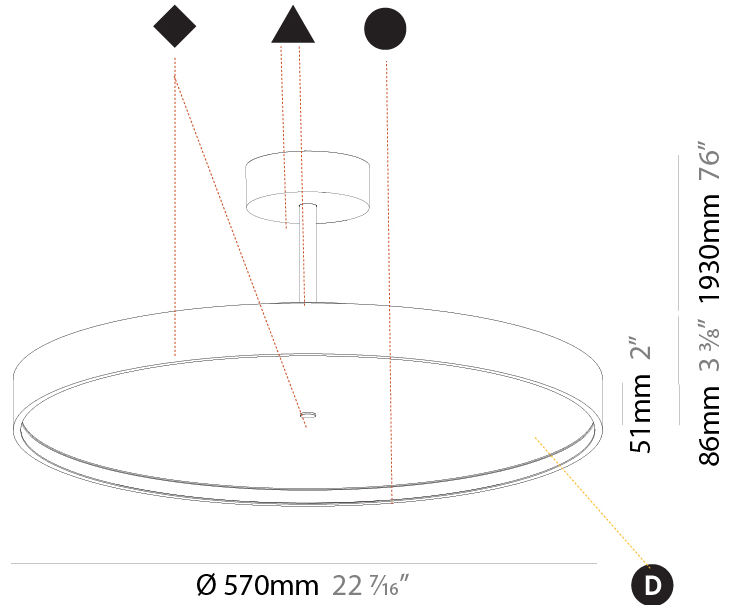

GENERAL

Series: Sign Diva Tube
Subseries: Sign Diva Tube Korona
Brand: Prolicht
Division: Architectural
Mounting Type: Suspension
Mounting Location: Ceiling
Subcategory: Pendant

PHYSICAL

Shape: Round
Diameter (mm): 570
Diameter (in): 22 7/16
Height (mm): 86
Height (in): 3 3/8
Max. Overall Height (mm): 2016
Max. Overall Height (in): 79 3/8
Light Distribution: Direct
Weight (kg): 7.982
Weight (lbs): 17.597
Diffuser: PMMA - Opal / Micro-Prism / Sparkling Secret / Vintage Industrial
Fixture Finish: SSR / BKV / CWI / CRY / HAB / LAG / UFT / ITA / RUA / RUR / MIC / FTG / MYG / TWT / LOD / PUS / FRO / FUP / KIA / POP / BLS / SPG / MEY / GOH / GUM / CHC / COM / ABZ / JAG / OBR / MOS / ROR
Fixture Material: Extruded Aluminum / Steel

ELECTRICAL

Lamp Type: LED (Zhaga Standard)
Input Wattage (W): 49
Total Output Wattage (W): 46.9
Dimming: Tri-Mode (Non-Dimming and Phase Dimming (120Vac only) and 0-10V Dimming)
Driver Included: Yes
Driver Location: Integrated
Driver Type: Constant Current - Universal
Driver Class: Class 2
Input Voltage (V): 120 - 277
Constant Current (MA): 350

LED

Color Temperature (*K): 2700 / 3000 / 3500 / 4000
Max. Delivered Lumen (lm): 4978 / 5337 / 5384 / 5494
Nominal Lumen (lm): 6199 / 6646 / 6705 / 6842
CRI: >90 CRI
Lamp Life (hrs): 50000

OPTICAL

RATINGS AND CERTIFICATIONS

Certified By: Certified for North American Standards
IP rating: IP20