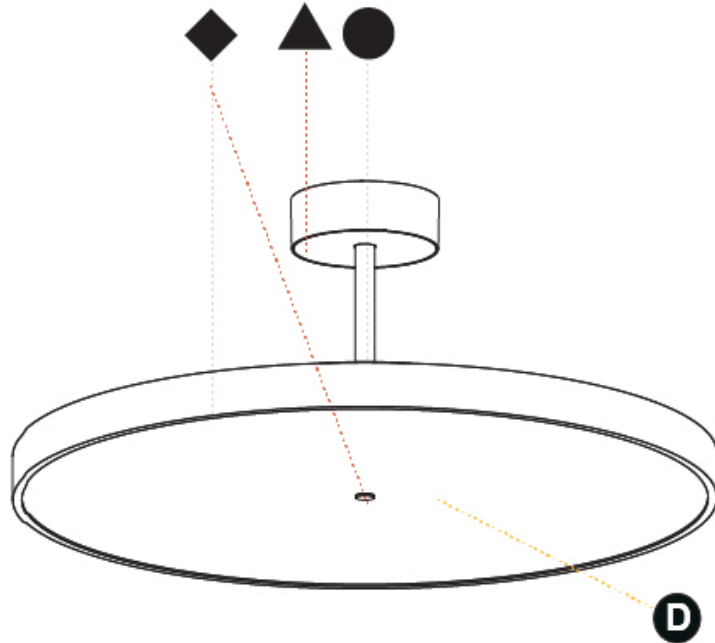

SIGN DIVA TUBE KORONA SUSPENSION

A300027-

PROJECT

TYPE

SPECIFIER

QUANTITY

DATE

A