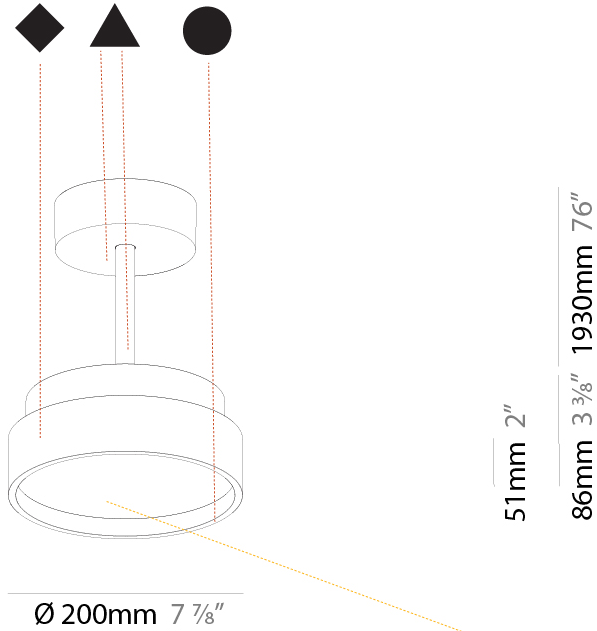

GENERAL

Series: Sign Diva Tube
Subseries: Sign Diva Tube Korona
Brand: Prolicht
Division: Architectural
Mounting Type: Suspension
Mounting Location: Ceiling
Subcategory: Pendant

PHYSICAL

Shape: Round
Diameter (mm): 200
Diameter (in): 7 7/8
Height (mm): 86
Height (in): 3 3/8
Max. Overall Height (mm): 2016
Max. Overall Height (in): 79 3/8
Light Distribution: Direct
Weight (kg): 1.789
Weight (lbs): 3.944
Diffuser: PMMA - Opal / Micro-Prism / Sparkling Secret / Vintage Industrial
Fixture Finish: SSR / BKV / CWI / CRY / HAB / LAG / UFT / ITA / RUA / RUR / MIC / FTG / MYG / TWT / LOD / PUS / FRO / FUP / KIA / POP / BLS / SPG / MEY / GOH / GUM / CHC / COM / ABZ / JAG / OBR / MOS / ROR
Fixture Material: Extruded Aluminum / Steel

ELECTRICAL

Lamp Type: LED (Zhaga Standard)
Input Wattage (W): 10
Dimming: Tri-Mode (Non-Dimming and Phase Dimming (120Vac only) and 0-10V Dimming)
Driver Included: Yes
Driver Location: Integrated
Driver Type: Constant Current - Universal
Driver Class: Class 2
Input Voltage (V): 120 - 277
Constant Current (MA): 350

LED

Color Temperature (°K): 2700 / 3000 / 3500 / 4000
Max. Delivered Lumen (lm): 836 / 895 / 903 / 921
Nominal Lumen (lm): 1280 / 1370 / 1382 / 1410
CRI: >90 CRI
Lamp Life (hrs): 50000

OPTICAL

RATINGS AND CERTIFICATIONS

Certified By: Certified for North American Standards
IP rating: IP20